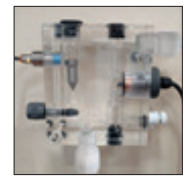

AquaRite® +

YEARS OF WARRANTY

AQUARITE® +

Description	T3	T9	T15	AQR-PLUS-LSE Probe Goldline
Wifi module	Optional			
Principal control outputs	Filtration time / Light / Temperature			
Additional control outputs	4 additional user-configurable outputs			
Salt concentration	3.2 g/l	3.2 g/l	3.2 g/l	1.5 g/l
Chlorine production	10 g/h	20 g/h	30 g/h	15 g/h
Pool volume	60 m³	95 m³	150 m³	60 à 90 m^{3*}
pH control	Yes			
ORP control	Optional			Provided
Display	2.8" TFT			
Power supply	220 V 50/60 Hz			
Dimensions	270 x 220 x 115 mm			
Electronic box	Fireproof black ABS plastic			
Front cover	White ABS plastic			
Automatic cleaning	Operates by reverse polarity			
Salinity testing	Salinity detected in g/l (accuracy ±10%)			
Pool cover-dependent production control	Programmable 0 - 100% production as a function of pool cover being open or closed			

* Depending on geographical location

AQUARITE® + GOLDLINE PROBE

NEW

AVAILABLE
OPTIONS

Description	AQR-PLUS-T3E	AQR-PLUS-T9E	AQR-PLUS-T15E
ORP Goldline probe kit	AQR-PLUS-ORP	AQR-PLUS-ORP	AQR-PLUS-ORP
Probe for free chlorine	AQR-PLUS-CL	AQR-PLUS-CL	AQR-PLUS-CL
Detachable screen	AQR-PLUS-PANL	AQR-PLUS-PANL	AQR-PLUS-PANL
Wifi Module	AQR-PLUS-WIF12	AQR-PLUS-WIF12	AQR-PLUS-WIF12

Probe for free chlorine

AQUARITE® + STANDARD PROBE

NEW

AVAILABLE
OPTIONS

Description	AQR-PLUS-T3STE	AQR-PLUS-T9STE	AQR-PLUS-T15STE
ORP Standard probe kit	AQR-LT-KITORP	AQR-LT-KITORP	AQR-LT-KITORP
Probe for free chlorine	AQR-PLUS-CL	AQR-PLUS-CL	AQR-PLUS-CL
Detachable screen	AQR-PLUS-PANL	AQR-PLUS-PANL	AQR-PLUS-PANL
Wifi Module	AQR-PLUS-WIF12	AQR-PLUS-WIF12	AQR-PLUS-WIF12