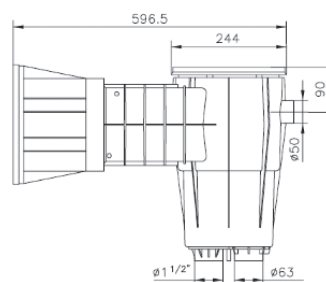

Mirror Skimmer

	Description	Vinyl Item
MIRROR SKIMMER	Large mouth mirror pool skimmer	3139
	Light grey large mouth mirror pool skimmer	3139LG

Dims	A	A1	B	C	C3	D2	E1	L	N
mm	483.8	14.5	250.3	634	117.4	142.5	539.1	38	249.2

It is recommended that you use a water level regulator with a mirror pool skimmer.
Item: 3150

Insert Skimmer

Skimmer dimension - small mouth

	Description	Vinyl Item
INSERT SKIMMER	Small mouth vinyl skimmer	3121
	Wide mouth vinyl skimmer	3129

Skimmer dimension - wide mouth