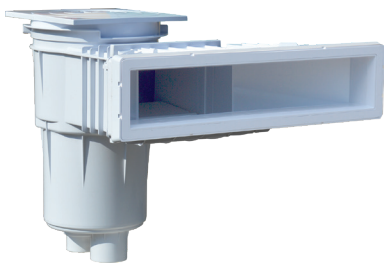

Mirror Skimmer

	Description	Vinyl Item
MIRROR SKIMMER	Large mouth mirror pool skimmer	3139
	Light grey large mouth mirror pool skimmer	3139LG

Dims	A	A1	B	C	C3	D2	E1	L	N
mm	483.8	14.5	250.3	634	117.4	142.5	539.1	38	249.2

It is recommended that you use a water level regulator with a mirror pool skimmer.
Item: 3150

Insert Skimmer

Skimmer dimension - small mouth

	Description	Vinyl Item
INSERT SKIMMER	Small mouth vinyl skimmer	3121
	Wide mouth vinyl skimmer	3129

Skimmer dimension - wide mouth