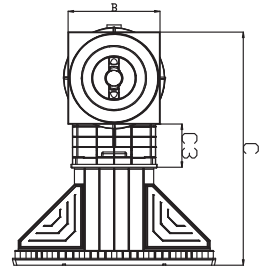

Mirror Skimmer

	Description	Vinyl Item
MIRROR SKIMMER	Large mouth mirror pool skimmer	3139
	Light grey large mouth mirror pool skimmer	3139LG

Dims	A	A1	B	C	C3	D2	E1	L	N
mm	483.8	14.5	250.3	634	117.4	142.5	539.1	38	249.2

It is recommended that you use a water level regulator with a mirror pool skimmer.
Item: 3150

Insert Skimmer

Skimmer dimension - small mouth

	Description	Vinyl Item
INSERT SKIMMER	Small mouth vinyl skimmer	3121
	Wide mouth vinyl skimmer	3129

Skimmer dimension - wide mouth