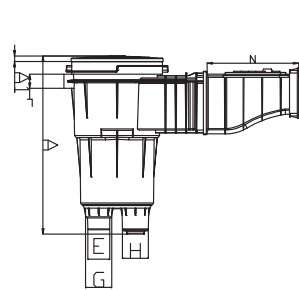

Mirror Skimmer

	Description	Vinyl Item
MIRROR SKIMMER	Large mouth mirror pool skimmer	3139
	Light grey large mouth mirror pool skimmer	3139LG

Dims	A	A1	B	C	C3	D2	E1	L	N
mm	483.8	14.5	250.3	634	117.4	142.5	539.1	38	249.2

It is recommended that you use a water level regulator with a mirror pool skimmer.
Item: 3150

Insert Skimmer

Skimmer dimension - small mouth

	Description	Vinyl Item
INSERT SKIMMER	Small mouth vinyl skimmer	3121
	Wide mouth vinyl skimmer	3129

Skimmer dimension - wide mouth