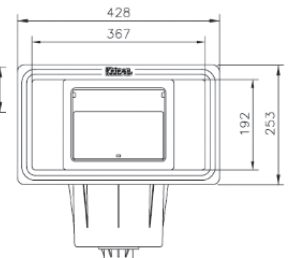

Mirror Skimmer

	Description	Vinyl Item
MIRROR SKIMMER	Large mouth mirror pool skimmer	3139
	Light grey large mouth mirror pool skimmer	3139LG

Dims	A	A1	B	C	C3	D2	E1	L	N
mm	483.8	14.5	250.3	634	117.4	142.5	539.1	38	249.2

It is recommended that you use a water level regulator with a mirror pool skimmer.
Item: 3150

Insert Skimmer

Skimmer dimension - small mouth

	Description	Vinyl Item
INSERT SKIMMER	Small mouth vinyl skimmer	3121
	Wide mouth vinyl skimmer	3129

Skimmer dimension - wide mouth