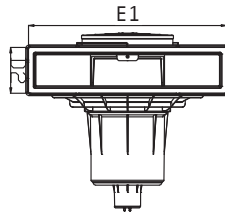

Mirror Skimmer

	Description	Vinyl Item
MIRROR SKIMMER	Large mouth mirror pool skimmer	3139
	Light grey large mouth mirror pool skimmer	3139LG

Dims	A	A1	B	C	C3	D2	E1	L	N
mm	483.8	14.5	250.3	634	117.4	142.5	539.1	38	249.2

It is recommended that you use a water level regulator with a mirror pool skimmer.
Item: 3150

Insert Skimmer

Skimmer dimension - small mouth

	Description	Vinyl Item
INSERT SKIMMER	Small mouth vinyl skimmer	3121
	Wide mouth vinyl skimmer	3129

Skimmer dimension - wide mouth