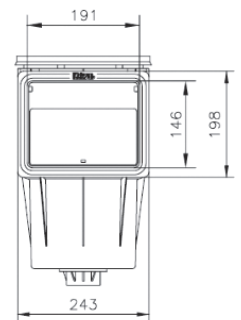

Mirror Skimmer

	Description	Vinyl Item
MIRROR SKIMMER	Large mouth mirror pool skimmer	3139
	Light grey large mouth mirror pool skimmer	3139LG

Dims	A	A1	B	C	C3	D2	E1	L	N
mm	483.8	14.5	250.3	634	117.4	142.5	539.1	38	249.2

It is recommended that you use a water level regulator with a mirror pool skimmer.
Item: 3150

Insert Skimmer

Skimmer dimension - small mouth

	Description	Vinyl Item
INSERT SKIMMER	Small mouth vinyl skimmer	3121
	Wide mouth vinyl skimmer	3129

Skimmer dimension - wide mouth