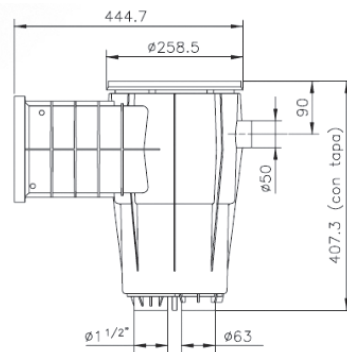

Mirror Skimmer

	Description	Vinyl Item
MIRROR SKIMMER	Large mouth mirror pool skimmer	3139
	Light grey large mouth mirror pool skimmer	3139LG

Dims	A	A1	B	C	C3	D2	E1	L	N
mm	483.8	14.5	250.3	634	117.4	142.5	539.1	38	249.2

It is recommended that you use a water level regulator with a mirror pool skimmer.
Item: 3150

Insert Skimmer

Skimmer dimension - small mouth

	Description	Vinyl Item
INSERT SKIMMER	Small mouth vinyl skimmer	3121
	Wide mouth vinyl skimmer	3129

Skimmer dimension - wide mouth