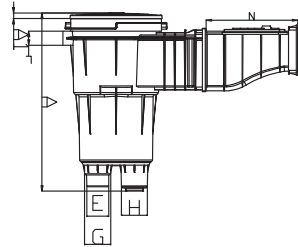

Mirror Skimmer

	Description	Vinyl Item
MIRROR SKIMMER	Large mouth mirror pool skimmer	3139
	Light grey large mouth mirror pool skimmer	3139LG

Dims	A	A1	B	C	C3	D2	E1	L	N
mm	483.8	14.5	250.3	634	117.4	142.5	539.1	38	249.2

It is recommended that you use a water level regulator with a mirror pool skimmer.
Item: 3150

Insert Skimmer

Skimmer dimension - small mouth

	Description	Vinyl Item
INSERT SKIMMER	Small mouth vinyl skimmer	3121
	Wide mouth vinyl skimmer	3129

Skimmer dimension - wide mouth