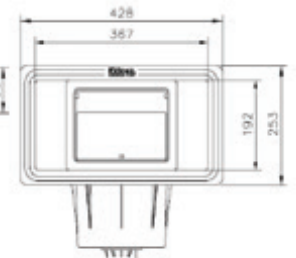

Mirror Skimmer

	Description	Vinyl Item
MIRROR SKIMMER	Large mouth mirror pool skimmer	3139
	Light grey large mouth mirror pool skimmer	3139LG

Dims	A	A1	B	C	C3	D2	E1	L	N
mm	483.8	14.5	250.3	634	117.4	142.5	539.1	38	249.2

It is recommended that you use a water level regulator with a mirror pool skimmer.
Item: 3150

Insert Skimmer

Skimmer dimension - small mouth

	Description	Vinyl Item
INSERT SKIMMER	Small mouth vinyl skimmer	3121
	Wide mouth vinyl skimmer	3129

Skimmer dimension - wide mouth