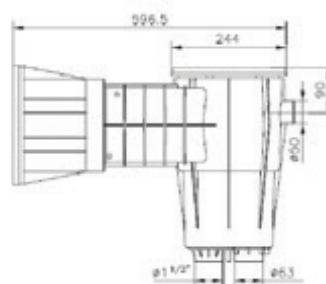

Mirror Skimmer

	Description	Vinyl Item
MIRROR SKIMMER	Large mouth mirror pool skimmer	3139
	Light grey large mouth mirror pool skimmer	3139LG

Dims	A	A1	B	C	C3	D2	E1	L	N
mm	483.8	14.5	250.3	634	117.4	142.5	539.1	38	249.2

It is recommended that you use a water level regulator with a mirror pool skimmer.
Item: 3150

Insert Skimmer

Skimmer dimension - small mouth

	Description	Vinyl Item
INSERT SKIMMER	Small mouth vinyl skimmer	3121
	Wide mouth vinyl skimmer	3129

Skimmer dimension - wide mouth