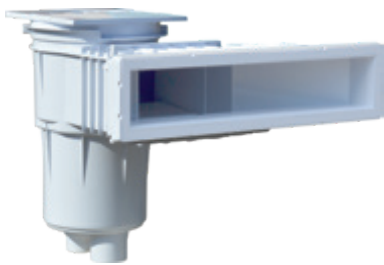

Mirror Skimmer

	Description	Vinyl Item
MIRROR SKIMMER	Large mouth mirror pool skimmer	3139
	Light grey large mouth mirror pool skimmer	3139LG

Dims	A	A1	B	C	C3	D2	E1	L	N
mm	483.8	14.5	250.3	634	117.4	142.5	539.1	38	249.2

It is recommended that you use a water level regulator with a mirror pool skimmer.
Item: 3150

Insert Skimmer

Skimmer dimension - small mouth

	Description	Vinyl Item
INSERT SKIMMER	Small mouth vinyl skimmer	3121
	Wide mouth vinyl skimmer	3129

Skimmer dimension - wide mouth