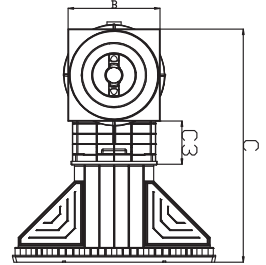

Mirror Skimmer

	Description	Vinyl Item
MIRROR SKIMMER	Large mouth mirror pool skimmer	3139
	Light grey large mouth mirror pool skimmer	3139LG

Dims	A	A1	B	C	C3	D2	E1	L	N
mm	483.8	14.5	250.3	634	117.4	142.5	539.1	38	249.2

It is recommended that you use a water level regulator with a mirror pool skimmer.
Item: 3150

Insert Skimmer

Skimmer dimension - small mouth

	Description	Vinyl Item
INSERT SKIMMER	Small mouth vinyl skimmer	3121
	Wide mouth vinyl skimmer	3129

Skimmer dimension - wide mouth