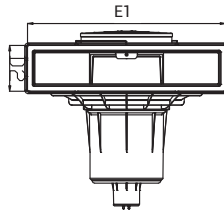

Mirror Skimmer

	Description	Vinyl Item
MIRROR SKIMMER	Large mouth mirror pool skimmer	3139
	Light grey large mouth mirror pool skimmer	3139LG

Dims	A	A1	B	C	C3	D2	E1	L	N
mm	483.8	14.5	250.3	634	117.4	142.5	539.1	38	249.2

It is recommended that you use a water level regulator with a mirror pool skimmer.
Item: 3150

Insert Skimmer

Skimmer dimension - small mouth

	Description	Vinyl Item
INSERT SKIMMER	Small mouth vinyl skimmer	3121
	Wide mouth vinyl skimmer	3129

Skimmer dimension - wide mouth