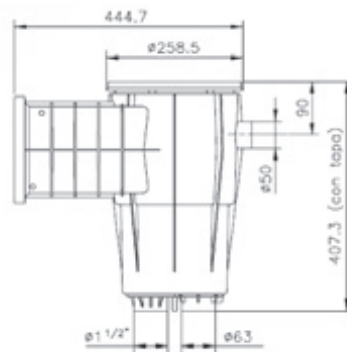

Mirror Skimmer

	Description	Vinyl Item
MIRROR SKIMMER	Large mouth mirror pool skimmer	3139
	Light grey large mouth mirror pool skimmer	3139LG

Dims	A	A1	B	C	C3	D2	E1	L	N
mm	483.8	14.5	250.3	634	117.4	142.5	539.1	38	249.2

It is recommended that you use a water level regulator with a mirror pool skimmer.
Item: 3150

Insert Skimmer

Skimmer dimension - small mouth

	Description	Vinyl Item
INSERT SKIMMER	Small mouth vinyl skimmer	3121
	Wide mouth vinyl skimmer	3129

Skimmer dimension - wide mouth