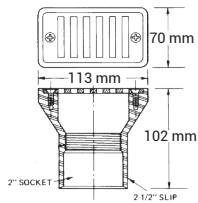

2" - 50 mm adhesive multi-directional outlet for Vinyl and Panel pools

Vinyl Item Panel Item

Multi-directional outlet	3315	-
Multi-directional outlet + locknut	-	3321

Rotules Ø 8 mm et 18 mm disponibles en pièces détachées.

1.5" - 2" multi-directional outlet for Concrete

Item

Multi-directional outlet for concrete (Ø 19)	SP1022E19D
Multi-directional outlet for concrete (Ø 25)	SP1022E19E

Outlet fittings

SP1023E19D

1.5" - 2" adjustable outlet for Fibreglass	Item
Multi-directional outlet for fibreglass (Ø 19)	SP1023E19D
Multi-directional outlet for fibreglass (Ø 25)	SP1023E19E

SP1425

2" adjustable outlet	Floor-mounting Item	Wall-mounting Item
2" adjustable outlet	SP1425	SP1424

Multi-directional outlets	Union fitting	Diameter	Réf.
Outlet	1"½ MIP	-	SP1419A*
Outlet	1"½ MIP	10 mm - 3/8"	SP1419B
Outlet	1"½ MIP	12 mm - ½"	SP1419CE
Outlet	1"½ MIP	19 mm - ¾"	SP1419DE
Outlet	1"½ MIP	25 mm - 1"	SP1419EE
Outlet with flexible end	1"½ MIP	25 mm - 1"	SP1420E

* Split eyeball

Wall inlets

SP1019

Gutter drain	Item
Gutter drain	SP1019

3352

Wall inlet 3352	Item
Wall inlet for liner pool parts	3352

3353

Wall inlet 3353	Item
Wall inlet for mini LED - Liner	3353