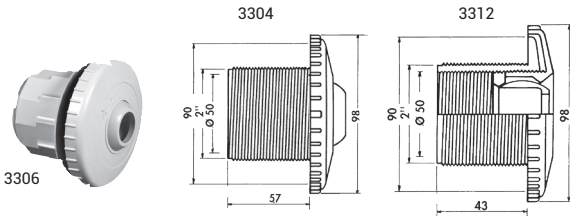

Outlet fittings

2" - 1.5" multi-directional outlet for concrete pools

Item

Multi-directional outlet for concrete pools	3310
---	------

2" screw-in and 63 mm adhesive adjustable outlet for Concrete and Vinyl pools

Concrete Item Vinyl Item

2" adjustable outlet	3318	3319
----------------------	------	------

2" - 50 mm adhesive multi-directional outlet for concrete and fiberglass pools

Concrete Item Fibreglass Item

Adhesive multi-directional outlet with 50 mm connection	3304	-
Adhesive multi-directional outlet with 50 mm connection + locknut	-	3306
Buse orientable raccordement 2" - 1 1/2"	3312	-
Multi-directional outlet with 2" - 1.5" connection + locknut	-	3344

Ø 90 mm adhesive adjustable outlet for concrete and vinyl pools

Concrete Item Vinyl Item

Ø 90 mm adjustable outlet	3302	3303
---------------------------	------	------

1.5" multi-directional outlet for vinyl pools

2" - 50 mm adhesive multi-directional outlet for Vinyl and Panel pools

Vinyl Item Panel Item

Multi-directional outlet	3315	-
Multi-directional outlet + locknut	-	3321

Rotules Ø 8 mm et 18 mm disponibles en pièces détachées.