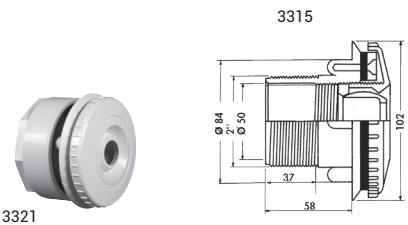

Concrete Item Vinyl Item

2" adjustable outlet	3318	3319
----------------------	------	------

2" - 50 mm adhesive multi-directional outlet for concrete and fiberglass pools

Concrete Item Fibreglass Item

Adhesive multi-directional outlet with 50 mm connection	3304	-
Adhesive multi-directional outlet with 50 mm connection + locknut	-	3306
Buse orientable raccordement 2" - 1 1/2"	3312	-
Multi-directional outlet with 2" - 1.5" connection + locknut	-	3344

Ø 90 mm adhesive adjustable outlet for concrete and vinyl pools

Concrete Item Vinyl Item

Ø 90 mm adjustable outlet	3302	3303
---------------------------	------	------

1.5" multi-directional outlet for vinyl pools

Vinyl Item Panel Item

Multi-directional outlet (Ø 19) Vinyl greater than 80/100 th	SP1411ELL19D	-
Multi-directional outlet (Ø 19) Vinyl greater than 80/100 th	-	SP1411E19D
Multi-directional outlet (Ø 25) Vinyl greater than 80/100 th	SP1411ELL19E	-
Multi-directional outlet (Ø 25) Vinyl greater than 80/100 th	-	SP1411E19E

2" - 50 mm adhesive multi-directional outlet for Vinyl and Panel pools

Vinyl Item Panel Item

Multi-directional outlet	3315	-
Multi-directional outlet + locknut	-	3321

Rotules Ø 8 mm et 18 mm disponibles en pièces détachées.