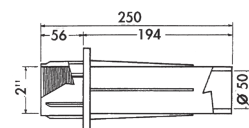

3358

Wall inlet 3358	Item
Wall inlet for concrete pool parts	3358