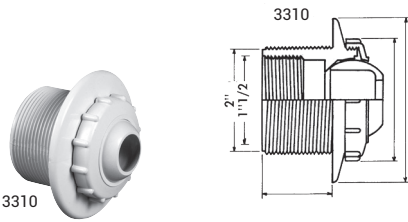

Outlet fittings

2" - 1.5" multi-directional outlet for concrete pools

Item

Multi-directional outlet for concrete pools	3310
---	------

2" screw-in and 63 mm adhesive adjustable outlet for Concrete and Vinyl pools

Concrete Item Vinyl Item

2" adjustable outlet	3318	3319
----------------------	------	------

2" - 50 mm adhesive multi-directional outlet for concrete and fiberglass pools

Concrete Item Fibreglass Item

Adhesive multi-directional outlet with 50 mm connection	3304	-
Adhesive multi-directional outlet with 50 mm connection + locknut	-	3306
Buse orientable raccordement 2" - 1 1/2"	3312	-
Multi-directional outlet with 2" - 1.5" connection + locknut	-	3344

Ø 90 mm adhesive adjustable outlet for concrete and vinyl pools

Concrete Item Vinyl Item

Ø 90 mm adjustable outlet	3302	3303
---------------------------	------	------

1.5" multi-directional outlet for vinyl pools

2" - 50 mm adhesive multi-directional outlet for Vinyl and Panel pools

Vinyl Item Panel Item

Multi-directional outlet	3315	-
Multi-directional outlet + locknut	-	3321

Rotules Ø 8 mm et 18 mm disponibles en pièces détachées.