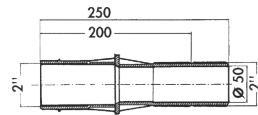

3350

Wall inlet 3350	Item
Wall inlet for concrete pool parts	3350