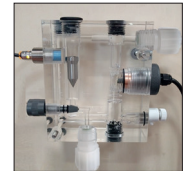

AQUARITE® +

Description	T3	T9	T15	AQR-PLUS-LSE Probe Goldline
Wifi module	Optional			
Principal control outputs	Filtration time / Light / Temperature			
Additional control outputs	4 additional user-configurable outputs			
Salt concentration	3.2 g/l	3.2 g/l	3.2 g/l	1.5 g/l
Chlorine production	10 g/h	20 g/h	30 g/h	15 g/h
Pool volume	60 m³	95 m³	150 m³	60 à 90 m^{3*}
pH control	Yes			
ORP control	Optional			Provided
Display	2.8" TFT			
Power supply	220 V 50/60 Hz			
Dimensions	270 x 220 x 115 mm			
Electronic box	Fireproof black ABS plastic			
Front cover	White ABS plastic			
Automatic cleaning	Operates by reverse polarity			
Salinity testing	Salinity detected in g/l (accuracy ±10%)			
Pool cover-dependent production control	Programmable 0 - 100% production as a function of pool cover being open or closed			

* Depending on geographical location

AQUARITE® + GOLDLINE PROBE

NEW
AVAILABLE
OPTIONS

Description	AQR-PLUS-T3E	AQR-PLUS-T9E	AQR-PLUS-T15 E
ORP Goldline probe kit		AQR-PLUS-ORP	
Probe for free chlorine		AQR-PLUS-CL	
Detachable screen		AQR-PLUS-PANL	
Wifi Module		AQR-PLUS-WIFI2	

Probe for free chlorine

AQUARITE® + STANDARD PROBE

NEW
AVAILABLE
OPTIONS

Description	AQR-PLUS-T3STE	AQR-PLUS-T9STE	AQR-PLUS-T15STE
ORP Standard probe kit		AQR-LT-KITORP	
Probe for free chlorine		AQR-PLUS-CL	
Detachable screen		AQR-PLUS-PANL	
Wifi Module		AQR-PLUS-WIFI2