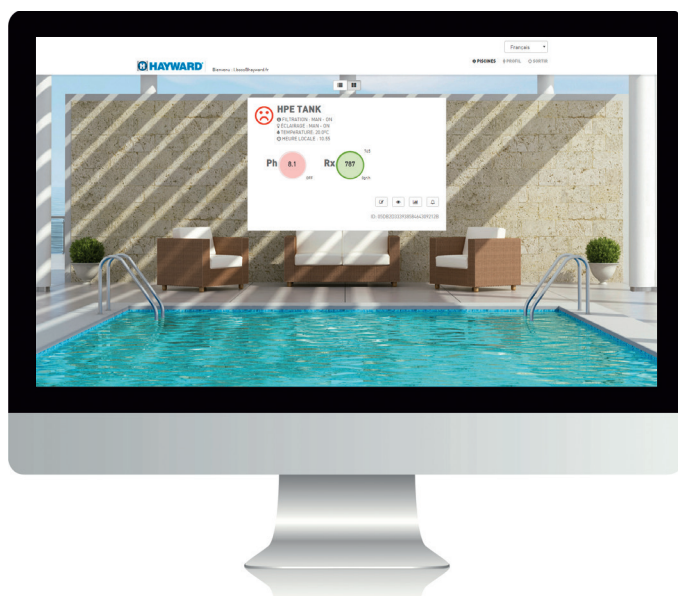

AquaRite® +

Regulate and treat your pool remotely

- **New touchscreen** (as an option) for easy and intuitive use
- **One single box for salt chlorination and pool equipment regulation and control** (including filter pumps, heat pumps, lighting, etc.)
- **Wifi module:** simple, trouble-free **remote management**
- **Salt treatment included** with Hayward® T-CELLS® and pH probes, the reference of the market
- Clean water at all times: **saves on chemicals** and offers unrivalled bathing comfort

LONG LIFE
+25% PRODUCTION OF CHLORINE

T-CELL®-15LL
3-YEAR WARRANTY
OPTIONAL

poolwatch.hayward.fr

Download the **Hayward® Poolwatch application** today and remotely manage your (or your customers') AquaRite® + salt chlorinator.

AQUARITE® +

Description	T3	T9	T15	AQR-PLUS-LSE Probe Goldline
Wifi module	Optional			
Principal control outputs	Filtration time / Light / Temperature			
Additional control outputs	4 additional user-configurable outputs			
Salt concentration	3.2 g/l	3.2 g/l	3.2 g/l	1.5 g/l
Chlorine production	10 g/h	20 g/h	30 g/h	15 g/h
Pool volume	60 m ³	95 m ³	150 m ³	60 à 90 m ^{3*}
pH control	Yes			
ORP control	Optional			Provided
Display	2.8" TFT			
Power supply	220 V 50/60 Hz			
Dimensions	270 x 220 x 115 mm			
Electronic box	Fireproof black ABS plastic			
Front cover	White ABS plastic			
Automatic cleaning	Operates by reverse polarity			
Salinity testing	Salinity detected in g/l (accuracy ±10%)			
Pool cover-dependent production control	Programmable 0 - 100% production as a function of pool cover being open or closed			