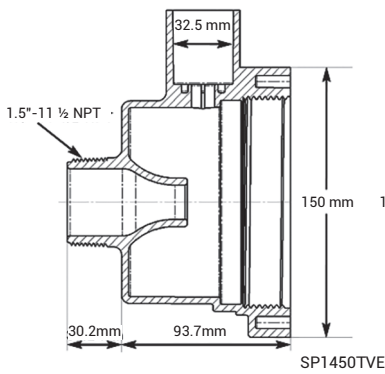

Stainless steel insert available
SP1450ES

TURBO JET

TURBO JET ACCESSORIES

| | Description | Item |
|-----------------------|---|-----------|
| TURBO JET | Turbo Jet 1.5" socket with o-ring seal for concrete pools | SP1450TE |
| | Turbo Jet 1.5" MIP for above-ground pools | SP1450TME |
| | Turbo Jet Vinyl for vinyl pools | SP1450TVE |
| TURBO JET ACCESSORIES | Wintering plug with o-ring seal | SP1450WP2 |
| | Wintering cover with o-ring seal | SP1450WP |
| | Air control for Turbo Jet Vinyl | SP1450AC |
| | Stainless steel insert | SP1450ES* |