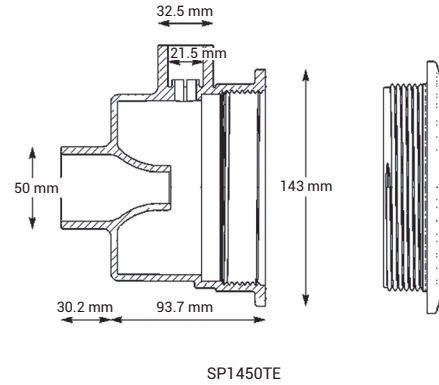

Stainless steel insert available
SP1450ES

TURBO JET

TURBO JET ACCESSORIES

| | Description | Item |
|-----------------------|---|-----------|
| TURBO JET | Turbo Jet 1.5" socket with o-ring seal for concrete pools | SP1450TE |
| | Turbo Jet 1.5" MIP for above-ground pools | SP1450TME |
| | Turbo Jet Vinyl for vinyl pools | SP1450TVE |
| TURBO JET ACCESSORIES | Wintering plug with o-ring seal | SP1450WP2 |
| | Wintering cover with o-ring seal | SP1450WP |
| | Air control for Turbo Jet Vinyl | SP1450AC |
| | Stainless steel insert | SP1450ES* |