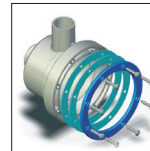

Turbo Jet

The essential accessory for massage and relaxation

- ➔ **Universal:** can be fitted to all types of pool (vinyl, concrete, above-ground)
- ➔ **Adjustable flow and power**

SP1450TE

SP1450TVE

SP1450TME

Stainless steel insert available
SP1450ES

TURBO JET

TURBO JET ACCESSORIES

| | Description | Item |
|-----------------------|---|-----------|
| TURBO JET | Turbo Jet 1.5" socket with o-ring seal for concrete pools | SP1450TE |
| | Turbo Jet 1.5" MIP for above-ground pools | SP1450TME |
| | Turbo Jet Vinyl for vinyl pools | SP1450TVE |
| TURBO JET ACCESSORIES | Wintering plug with o-ring seal | SP1450WP2 |
| | Wintering cover with o-ring seal | SP1450WP |
| | Air control for Turbo Jet Vinyl | SP1450AC |
| | Stainless steel insert | SP1450ES* |