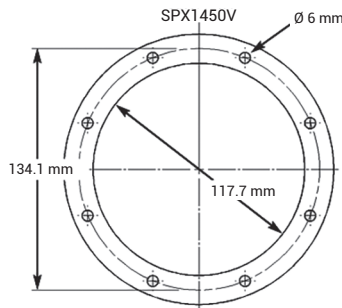

Stainless steel insert available
SP1450ES

TURBO JET

TURBO JET ACCESSORIES

| | Description | Item |
|-----------------------|---|-----------|
| TURBO JET | Turbo Jet 1.5" socket with o-ring seal for concrete pools | SP1450TE |
| | Turbo Jet 1.5" MIP for above-ground pools | SP1450TME |
| | Turbo Jet Vinyl for vinyl pools | SP1450TVE |
| TURBO JET ACCESSORIES | Wintering plug with o-ring seal | SP1450WP2 |
| | Wintering cover with o-ring seal | SP1450WP |
| | Air control for Turbo Jet Vinyl | SP1450AC |
| | Stainless steel insert | SP1450ES* |