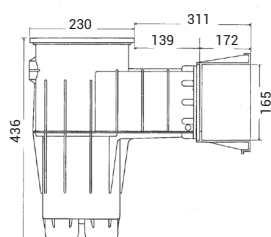

Skimmer Premium

2

3111

3119

Standard Skimmer 3111

Large extension skimmer 3119

Available in white and also in these colours: sand, light grey and dark grey

3111DGR

3111LG

3111SA

3119DGR

3119LG

3119SA

PREMIUM SKIMMER SERIES

Description	Feed-through size	Concrete Item	Vinyl Item	Panel Item
Standard skimmer	139 mm	3110	3111	-
Standard skimmer + 1 extension	197 mm	-	-	3107
Standard skimmer + 3 extensions	313 mm	-	-	3109
Large extension	311 mm	3118	3119	-
Extension	-	SKX16001BE	SKX16001VE	-
Glue ABS (200 ml) (56 cm)	-	-	-	11925