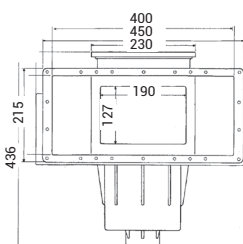

Skimmer Premium

2

3111

3119

Standard Skimmer 3111

Large extension skimmer 3119

Available in white and also in these colours: sand, light grey and dark grey

3111DGR

3111LG

3111SA

3119DGR

3119LG

3119SA

PREMIUM SKIMMER SERIES

Description	Feed-through size	Concrete Item	Vinyl Item	Panel Item
Standard skimmer	139 mm	3110	3111	-
Standard skimmer + 1 extension	197 mm	-	-	3107
Standard skimmer + 3 extensions	313 mm	-	-	3109
Large extension	311 mm	3118	3119	-
Extension	-	SKX16001BE	SKX16001VE	-
Glue ABS (200 ml) (56 cm)	-	-	-	11925