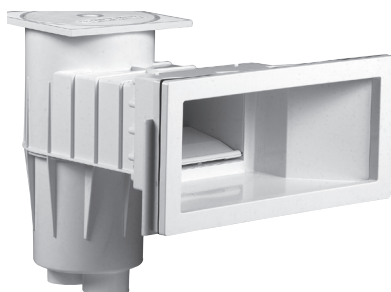

Skimmer Premium

2

3111

3119

Standard Skimmer 3111

Large extension skimmer 3119

Available in white and also in these colours: sand, light grey and dark grey

3111DGR

3111LG

3111SA

3119DGR

3119LG

3119SA

PREMIUM SKIMMER SERIES

Description	Feed-through size	Concrete Item	Vinyl Item	Panel Item
Standard skimmer	139 mm	3110	3111	-
Standard skimmer + 1 extension	197 mm	-	-	3107
Standard skimmer + 3 extensions	313 mm	-	-	3109
Large extension	311 mm	3118	3119	-
Extension	-	SKX16001BE	SKX16001VE	-
Glue ABS (200 ml) (56 cm)	-	-	-	11925