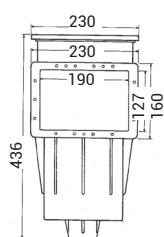

Skimmer Premium

2

3111

3119

Standard Skimmer 3111

Large extension skimmer 3119

Available in white and also in these colours: sand, light grey and dark grey

3111DGR

3111LG

3111SA

3119DGR

3119LG

3119SA

PREMIUM SKIMMER SERIES

Description	Feed-through size	Concrete Item	Vinyl Item	Panel Item
Standard skimmer	139 mm	3110	3111	-
Standard skimmer + 1 extension	197 mm	-	-	3107
Standard skimmer + 3 extensions	313 mm	-	-	3109
Large extension	311 mm	3118	3119	-
Extension	-	SKX16001BE	SKX16001VE	-
Glue ABS (200 ml) (56 cm)	-	-	-	11925