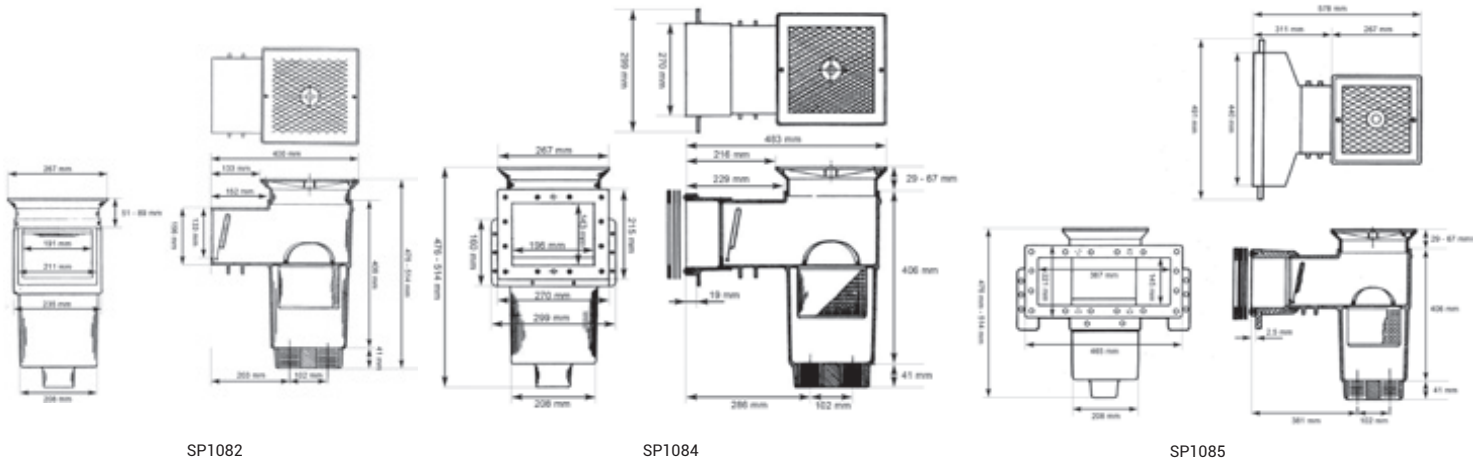

# Auto-Skim Skimmer series

SP1082

SP1084

SP1085

SP1082

SP1084

SP1085

	Description	Feed through size in mm	Concrete Item	Vinyl Item
AUTO-SKIM SKIMMER SERIES	Straight skimmer	129	SP1082	-
	Small-mouth skimmer	229 / 229	SP1084C	SP1084
	Large-mouth skimmer	325 / 253 / 325	SP1085C	SP1085
	Pack of long screws (32 mm)	-	-	SPX1085Z1AM
AUTO-SKIM ECONOMY SKIMMER SERIES	Straight skimmer	127	SP1096	-
	Large-mouth straight skimmer	317	-	SP1097
	Skimmer liner Dyna Skim and Skim Vac	-	-	SP1094WF
DELUXE COMBO SKIMMER SERIES	Small-mouth Skimmer	-	-	SP1089