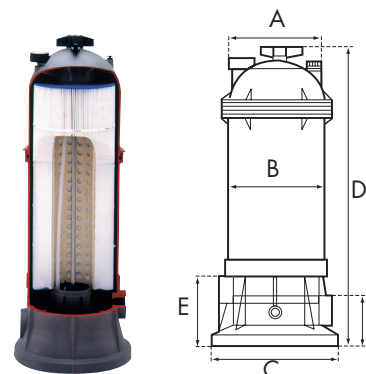

STARCLEAR™ FILTER

Flow rate	Filtration Surface	In/Out	Weight empty	Dimensions						Item
				A	B	C	D	E	F	
5.7 m³/h	2.3 m²	1.5"	6 kg	235 mm	203 mm	267 mm	508 mm	117 mm	57 mm	C250EURO
11.3 m³/h	4.6 m²	1.5"	8 kg	235 mm	203 mm	267 mm	749 mm	117 mm	57 mm	C500EURO

Duralon Filter Body

STARCLEAR™ PLUS FILTER

17.0 m³/h	7 m²	1.5"	12 kg	286 mm	267 mm	330 mm	745 mm	140 mm	89 mm	C751EURO
20.4 m³/h	8.4 m²	1.5"	12 kg	286 mm	267 mm	330 mm	746 mm	140 mm	89 mm	C900EURO
27.2 m³/h	11.2 m²	1.5"	13 kg	286 mm	267 mm	330 mm	902 mm	140 mm	89 mm	C1200EURO
39.7 m³/h	16.3 m²	2"	15 kg	286 mm	267 mm	330 mm	1009 mm	140 mm	89 mm	C17502EURO

REPLACEMENT CARTRIDGES

Diameter ø	Height	Qty required	For	Item	For	Item
120 mm	300 mm	1	C225EURO	CX225RE	C0225EURO	CX0225RE
178 mm	247 mm	1	C250EURO	CX250RE	C0250EURO	CX0250RE
178 mm	359 mm	1	C400	CX410RE	C0400	CX0410RE
178 mm	494 mm	1	C500EURO	CX500RE	C0500EURO	CX0500RE
178 mm	498 mm	1	C550	CX550RE	C0550	CX0550RE
178 mm	748 mm	1	C750	CX750RE	C0750	CX0750RE
230 mm	441 mm	1	C751	CX760RE	C0751	CX0760RE
216 mm	441 mm	1	C800EURO	CX800RE	C0800EURO	CX0800RE
216 mm	589 mm	1	C1100EURO	CX1100RE	C1100EURO	CX1100RE
178 mm	494 mm	4	C3000EURO	CX580XRE	C3000EURO	CX0580XRE
178 mm	641 mm	4	C4000EURO	CX880XRE	C4000EURO	CX0880XRE
230 mm	441 mm	1	C900EURO	CX900RE	C0900EURO	CX0900RE
230 mm	589 mm	1	C1200EURO	CX1200RE	C1200EURO	CX1200RE
230 mm	724 mm	1	C17502EURO	CX1750RE	C17502EURO	CX1750RE