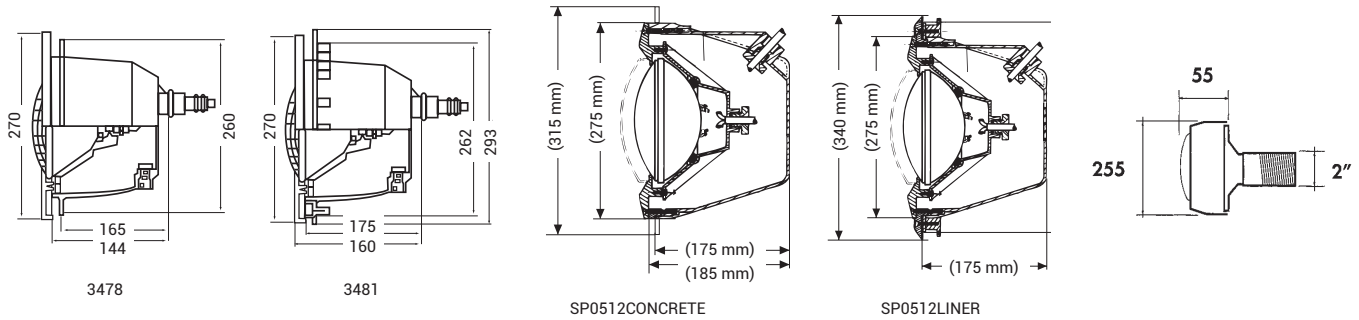

300W halogen lights

Halogen lights: the classic lights we can't do without!

- **White** lighting
- Compatible with new PAR 56 bulbs
- **300 W power output**

		Description	Concrete Item	Vinyl Item	Panel Item
DESIGN LIGHT	 3481	Design light	3478	3481	3487
		Design light without niche fitting. Supplied with bulb, housing, 6 mm ² cable. IP68 - class III - certification ENEC.	3486	3486	3486

		Description	Concrete Item	Vinyl Item
EUROLITE	 SP0512LINER	Eurolite	SP0512CONCRETE	SP0512LINER
		Eurolite light without niche fitting. Supplied with bulb, housing, 6 mm ² cable. IP68 - class III - certification ENEC.	SP0512	SP0512

		Description	Concrete Item	Vinyl Item
HALOGEN LIGHTS	 3435	Screw fitting - 3393		
		100 W light	3434*	3435*
		100 W light for fibreglass pool	3434 + screw fitting 3393	-
		100 W light for panel pool	-	3435 + screw fitting 3393
		Wall inlet	3352	-
		100 W halogen bulb	PHPX34011	PHPX34011