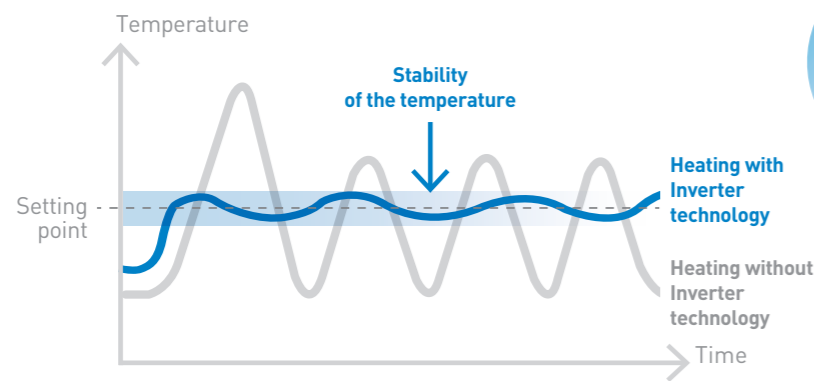

RAPID RISE AND PRECISE STABILITY

of the wished temperature

100% COMFORT

SUSTAINABLE

Made of high quality parts, proximity of the after sales service

NEW R32 FLUID

HIGHER PERFORMANCE

- Reduces greenhouse gas emissions by 2/3
- 10 % less fluid
- Easy to use and to recycle
- No impact on the ozone layer