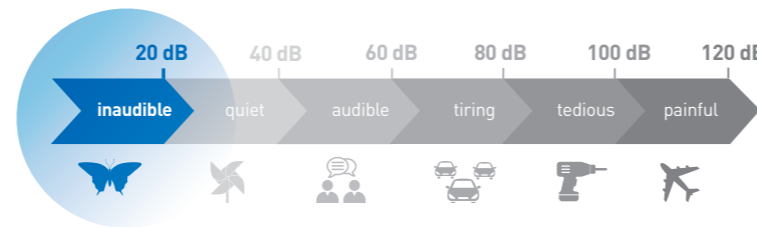

QUIET

+/- 20 dB in regulation mode